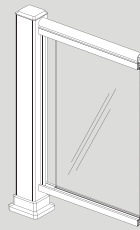

Topless Glass Railing

Picket Railing

Glass & Picket Railing

3/4" Picket

3/4" Belly Picket & Double Bar

3/4" Double Bar w/ Ring & Collar

Topless Glass Rail

Glass Rail

### Why Choose an Aluminum & Glass Railing?

- 6063-T5 Structural Aluminum Alloy
- 5" x 5" Cast Aluminum Base with an ABS Cover & Top Cap
- Standard heights are 30", 36" or 42" or custom heights available
- Glass is heavy 5 ml, safety tempered with polished edges
- All-View Glass Railing System (frameless & 10 ml safety tempered)
- Posts available in 1-1/2" x 1-1/2", 3"x 3" and 4"x 4" (1-1/2" + 3" in 5 colors and 4" in 4 colors)