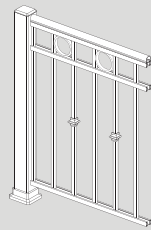

Topless Glass Railing

Picket Railing

Glass & Picket Railing

3/4" Picket

3/4" Belly Picket & Double Bar

3/4" Double Bar w/ Ring & Collar

Topless Glass Rail

Glass Rail

Standard Handrail

Colonial Handrail

Modern Handrail

### Why Choose an Aluminum & Glass Railing?

- 6063-T5 Structural Aluminum Alloy
- 5" x 5" Cast Aluminum Base with an ABS Cover & Top Cap
- Standard heights are 30", 36" or 42" or custom heights available
- Glass is heavy 5 ml, safety tempered with polished edges
- All-View Glass Railing System (frameless & 10 ml safety tempered)
- Posts available in 1-1/2" x 1-1/2", 3"x 3" and 4"x 4" (1-1/2" + 3" in 5 colors and 4" in 4 colors)