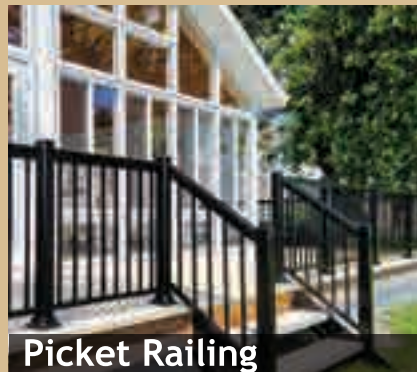

## Aluminum & Glass Railing System

Sunspace Aluminum & Glass Railing Systems are the premier railing products on the market. Choose from a glass rail configuration or from a variety of elegant picket designs. Available in five colors, Sunspace will have a style that will best suit your home, cottage or commercial application, while providing you with safety and a low-maintenance railing solution for years to come. All Sunspace Railing Systems are custom designed and made to your specifications.

Topless Glass Railing

Picket Railing

Glass & Picket Railing

3/4" Picket

3/4" Belly Picket & Double Bar

3/4" Double Bar w/ Ring & Collar

Topless Glass Rail

Glass Rail