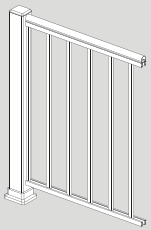

## Aluminum & Glass Railing System

Sunspace Aluminum & Glass Railing Systems are the premier railing products on the market. Choose from a glass rail configuration or from a variety of elegant picket designs. Available in five colors, Sunspace will have a style that will best suit your home, cottage or commercial application, while providing you with safety and a low-maintenance railing solution for years to come. All Sunspace Railing Systems are custom designed and made to your specifications.

Topless Glass Railing

Picket Railing

Glass & Picket Railing

3/4" Picket

3/4" Belly Picket & Double Bar

3/4" Double Bar w/ Ring & Collar

Topless Glass Rail

Glass Rail

### Why Choose an Aluminum & Glass Railing?

- 6063-T5 Structural Aluminum Alloy
- 5" x 5" Cast Aluminum Base with an ABS Cover & Top Cap
- Standard heights are 30", 36" or 42" or custom heights available
- Glass is heavy 5 ml, safety tempered with polished edges
- All-View Glass Railing System (frameless & 10 ml safety tempered)
- Posts available in 1-1/2" x 1-1/2", 3"x 3" and 4"x 4" (1-1/2" + 3" in 5 colors and 4" in 4 colors)