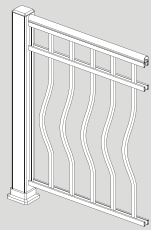

Topless Glass Railing

Picket Railing

Glass & Picket Railing

3/4" Picket

3/4" Belly Picket & Double Bar

3/4" Double Bar w/ Ring & Collar

Topless Glass Rail

Glass Rail

### Why Choose an Aluminum & Glass Railing?

- 6063-T5 Structural Aluminum Alloy
- 5" x 5" Cast Aluminum Base with an ABS Cover & Top Cap
- Standard heights are 30", 36" or 42" or custom heights available
- Glass is heavy 5 ml, safety tempered with polished edges
- All-View Glass Railing System (frameless & 10 ml safety tempered)
- Posts available in 1-1/2" x 1-1/2", 3"x 3" and 4"x 4" (1-1/2" + 3" in 5 colors and 4" in 4 colors)